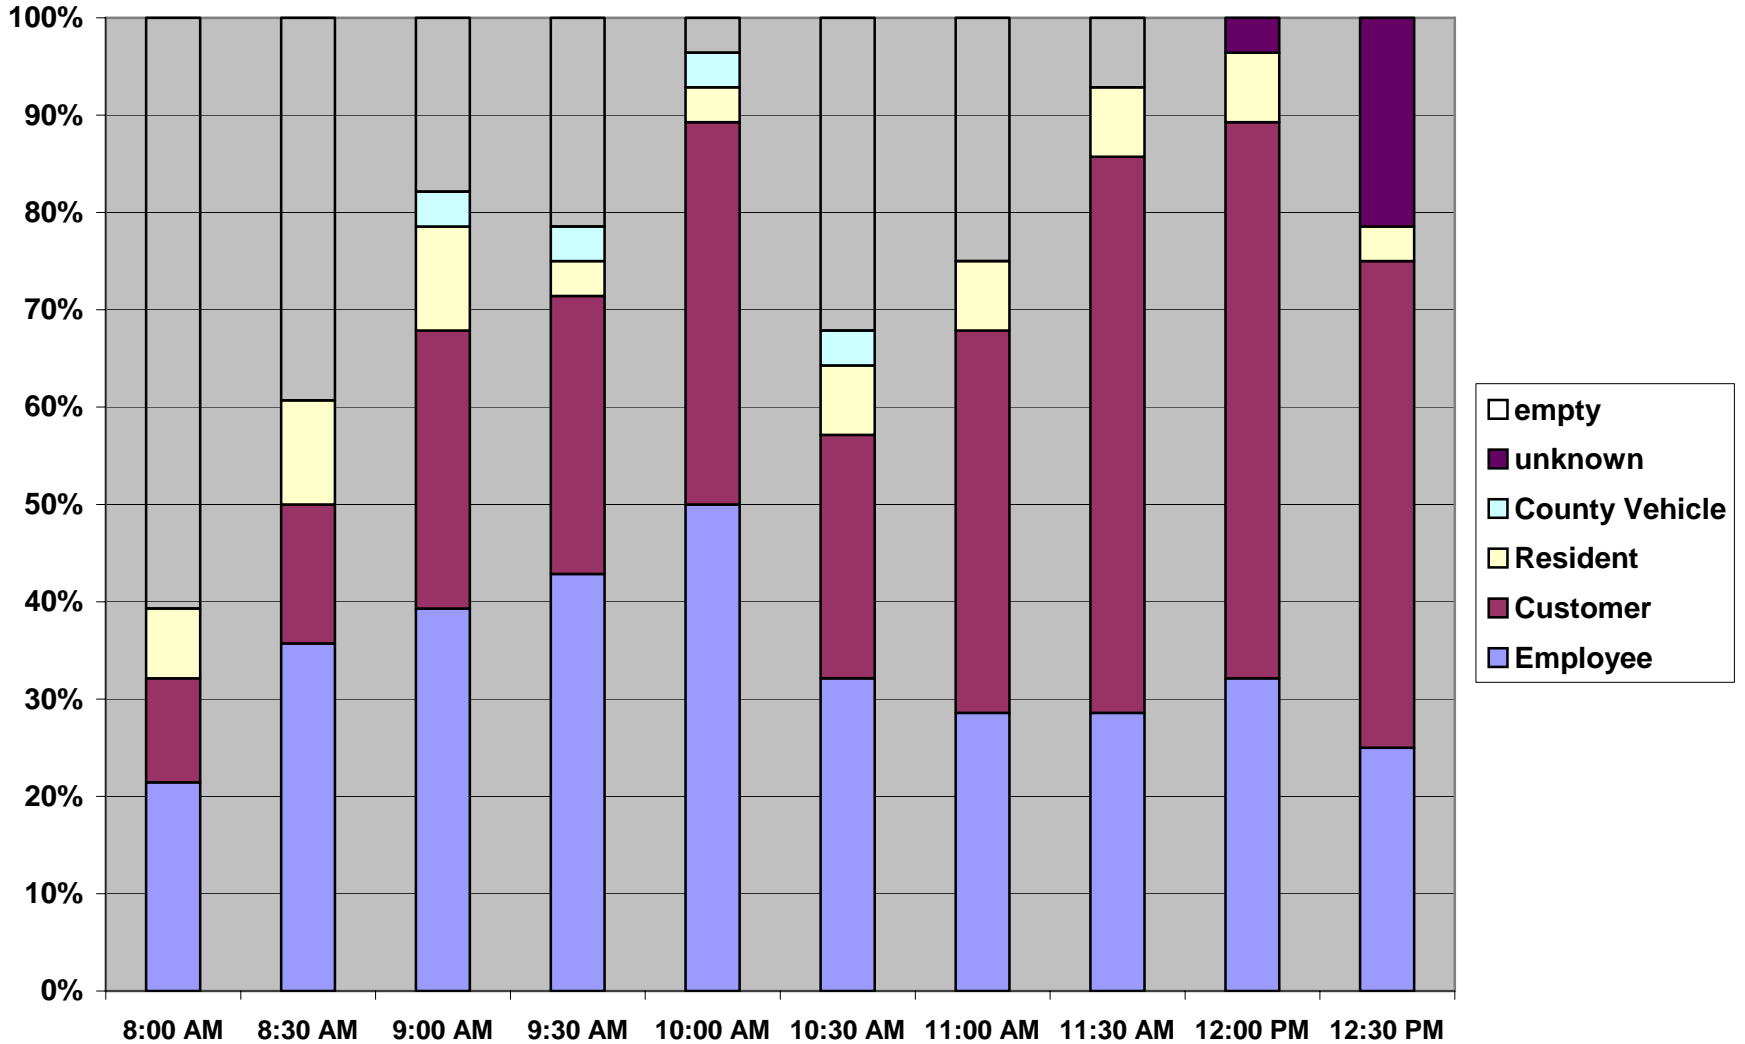

Parking Space Occupancy East side of Square - April 2, 2008 (Wednesday)

Parking Purpose and Duration East side of Square - April 2, 2008 (Wednesday)

Percent of Total Occupied Parking in Downtown Parking Garages

Percent of Occupied Parking in Downtown Parking Garages - April 14 to April 21, 2008

4th Street Parking Garage Occupancy

Walnut & 7th Garage Occupancy

Morton & 7th Garage Occupancy

IU Atwater Parking Garage Occupancy