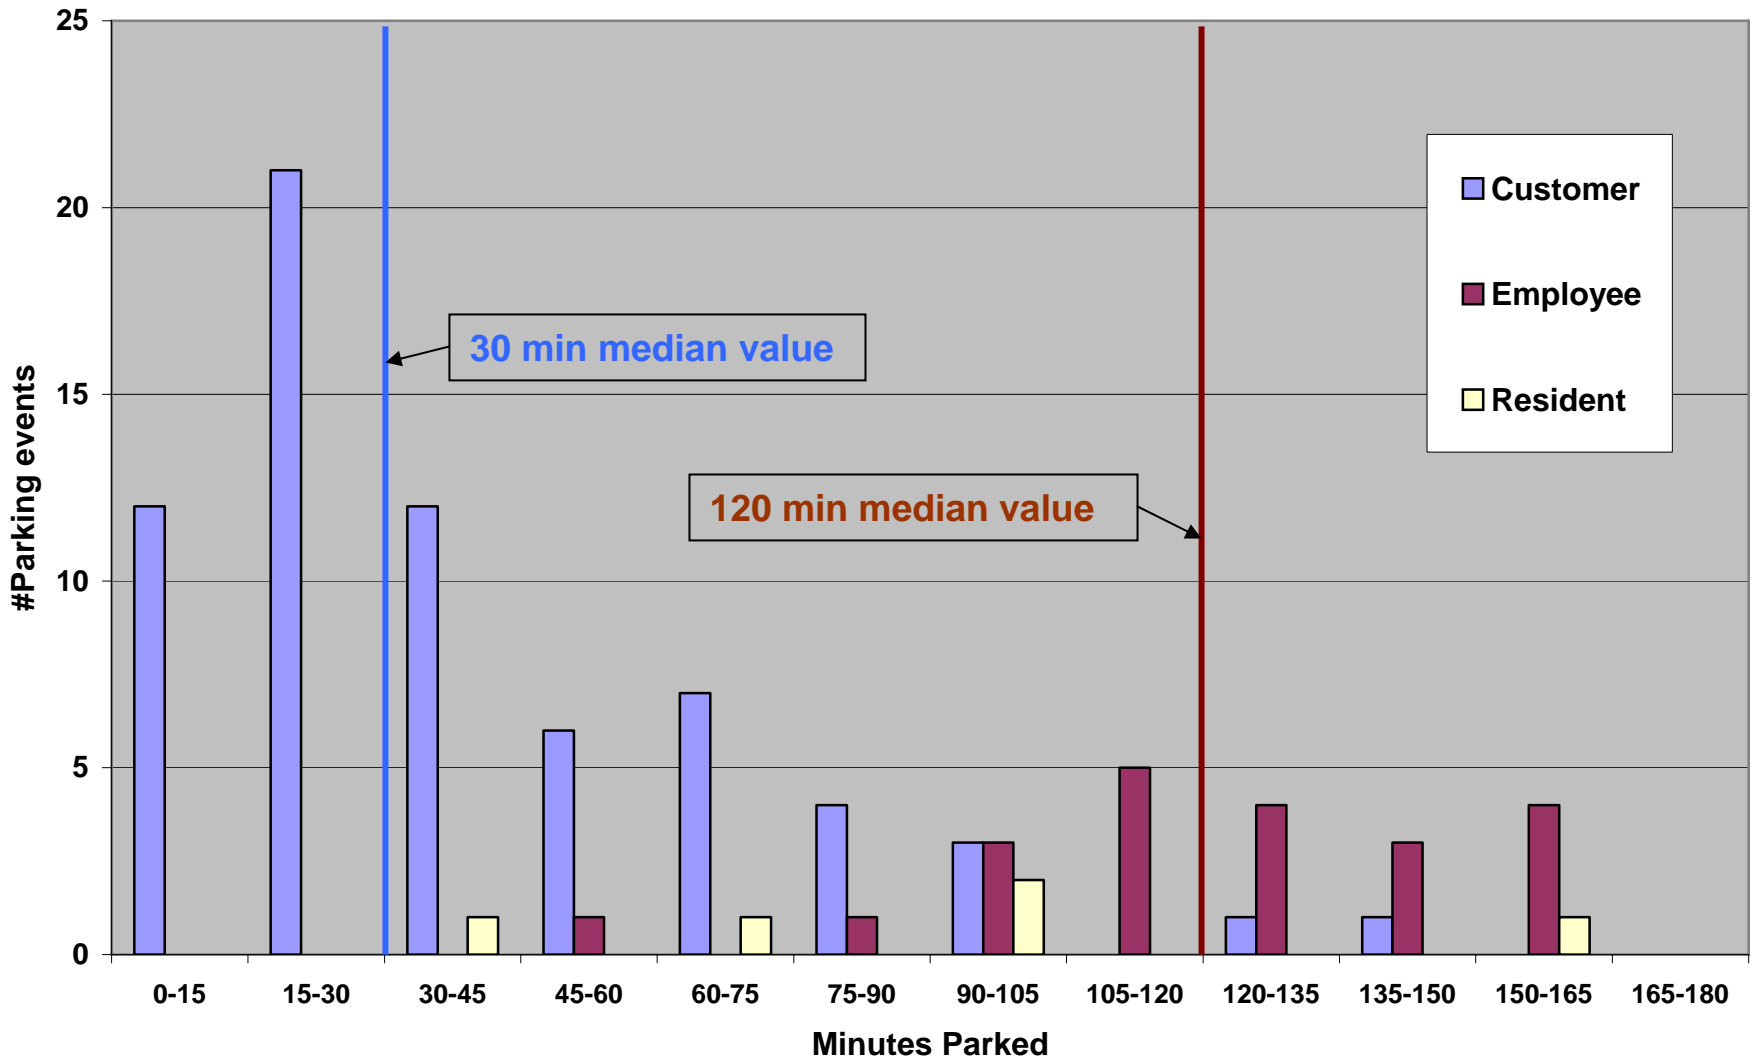

Parking Space Occupancy East side of Square - April 2, 2008 (Wednesday)

Parking Purpose and Duration East side of Square - April 2, 2008 (Wednesday)

Percent of Total Occupied Parking in Downtown Parking Garages

Bloomington Convention Center Parking Lot Occupancy