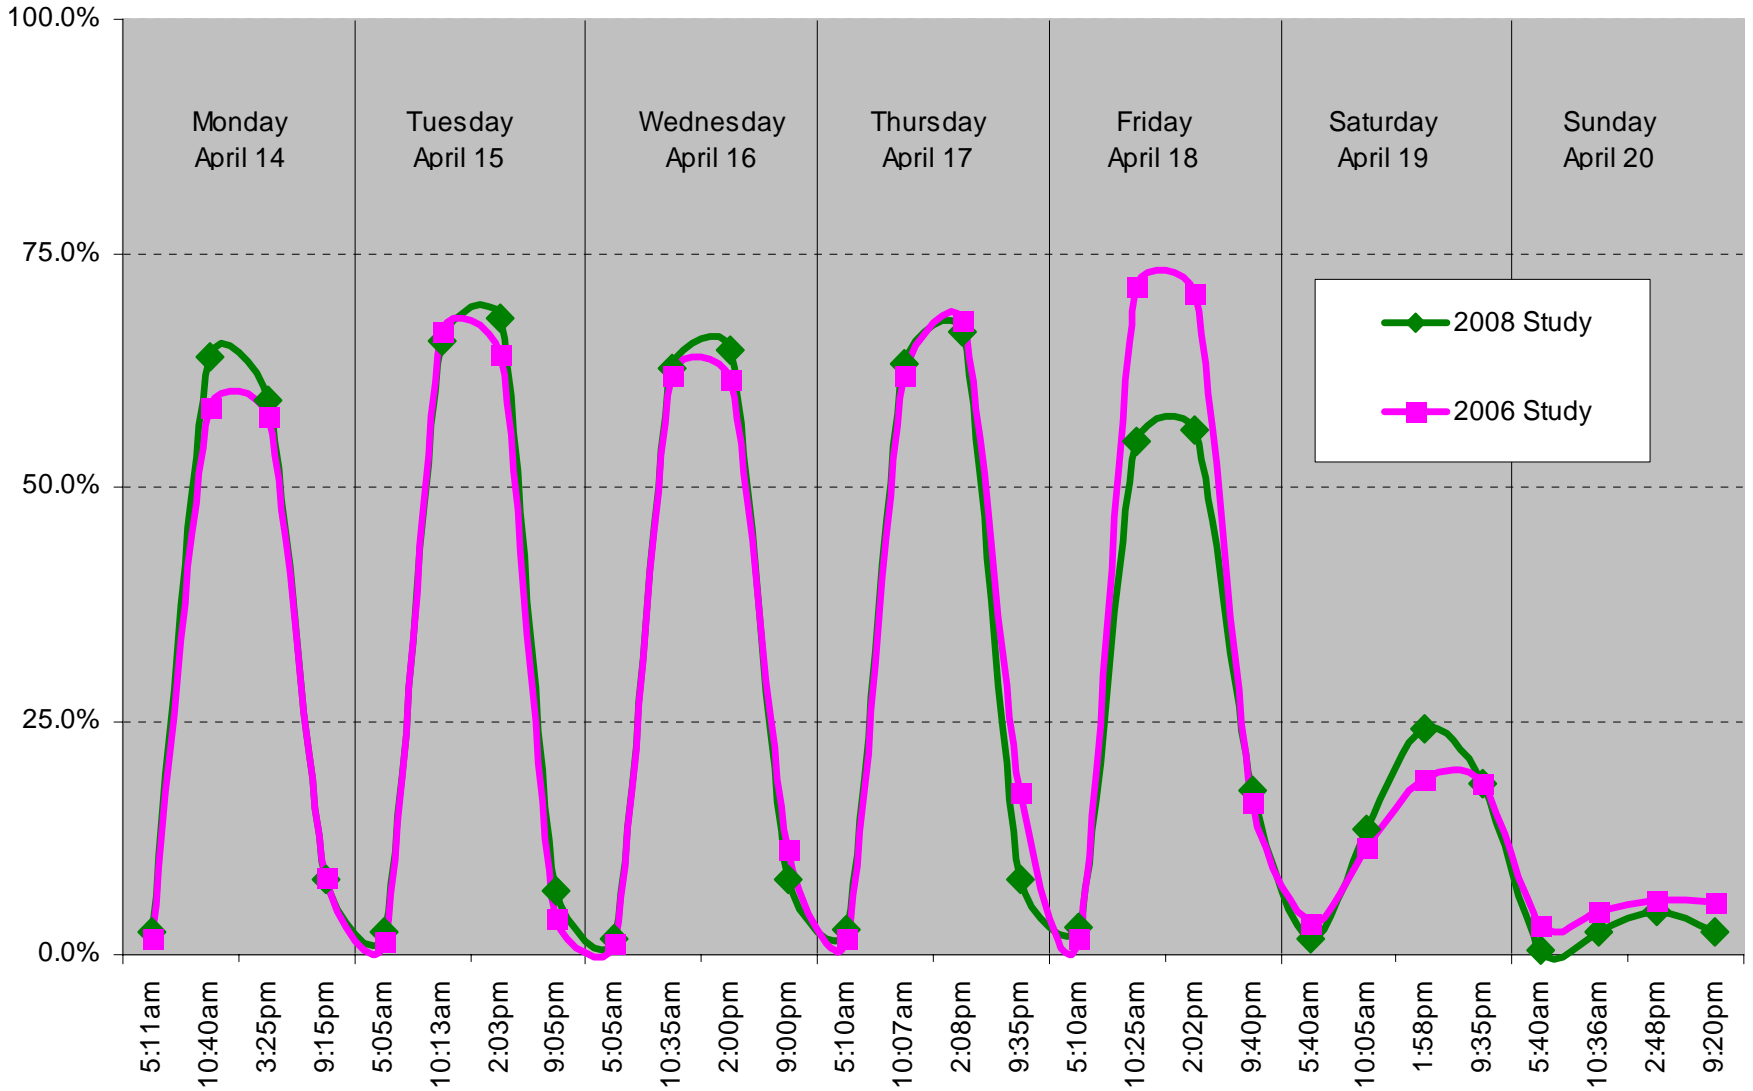

Parking Space Occupancy East side of Square - April 2, 2008 (Wednesday)

Parking Purpose and Duration East side of Square - April 2, 2008 (Wednesday)

Percent of Total Occupied Parking in Downtown Parking Garages

Percent of Occupied Parking in Downtown Parking Garages - April 14 to April 21, 2008

4th Street Parking Garage Occupancy

Walnut & 7th Garage Occupancy

Morton & 7th Garage Occupancy

IU Atwater Parking Garage Occupancy