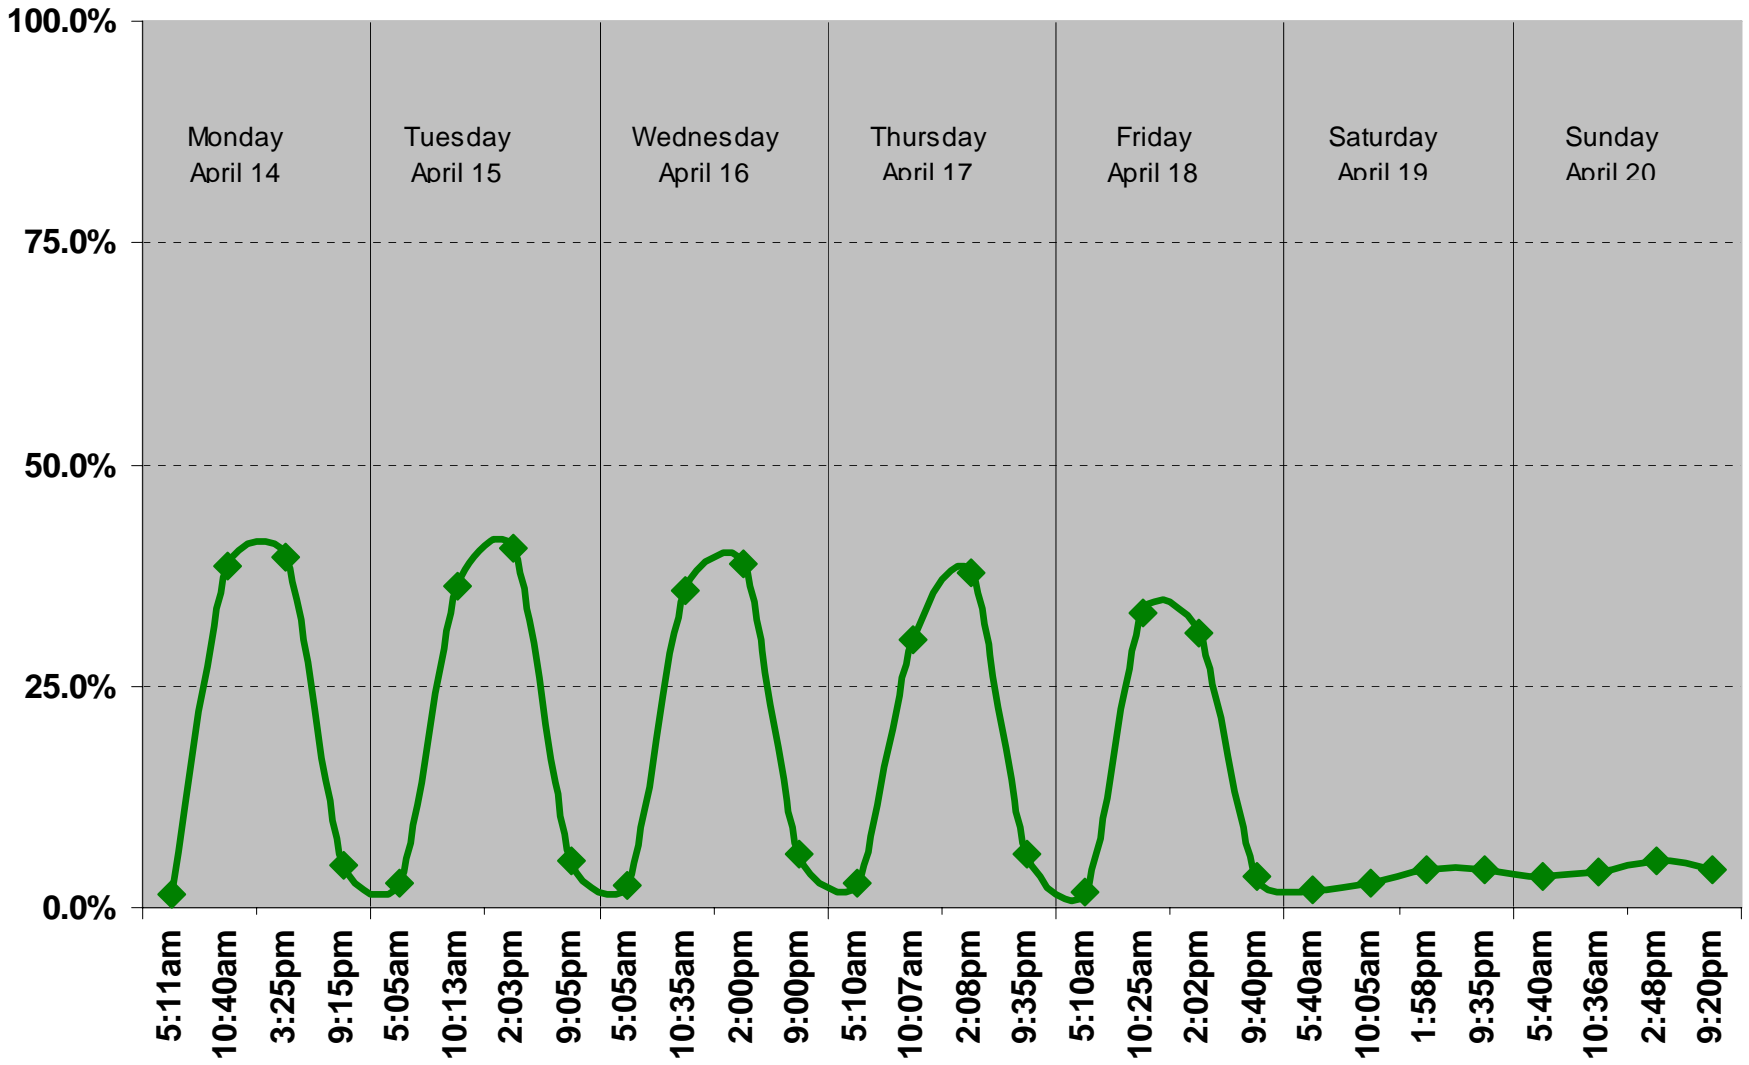

Parking Space Occupancy East side of Square - April 2, 2008 (Wednesday)

Parking Purpose and Duration East side of Square - April 2, 2008 (Wednesday)

Percent of Total Occupied Parking in Downtown Parking Garages

Percent of Occupied Parking in Downtown Parking Garages - April 14 to April 21, 2008

4th Street Parking Garage Occupancy

Walnut & 7th Garage Occupancy

Morton & 7th Garage Occupancy

IU Atwater Parking Garage Occupancy