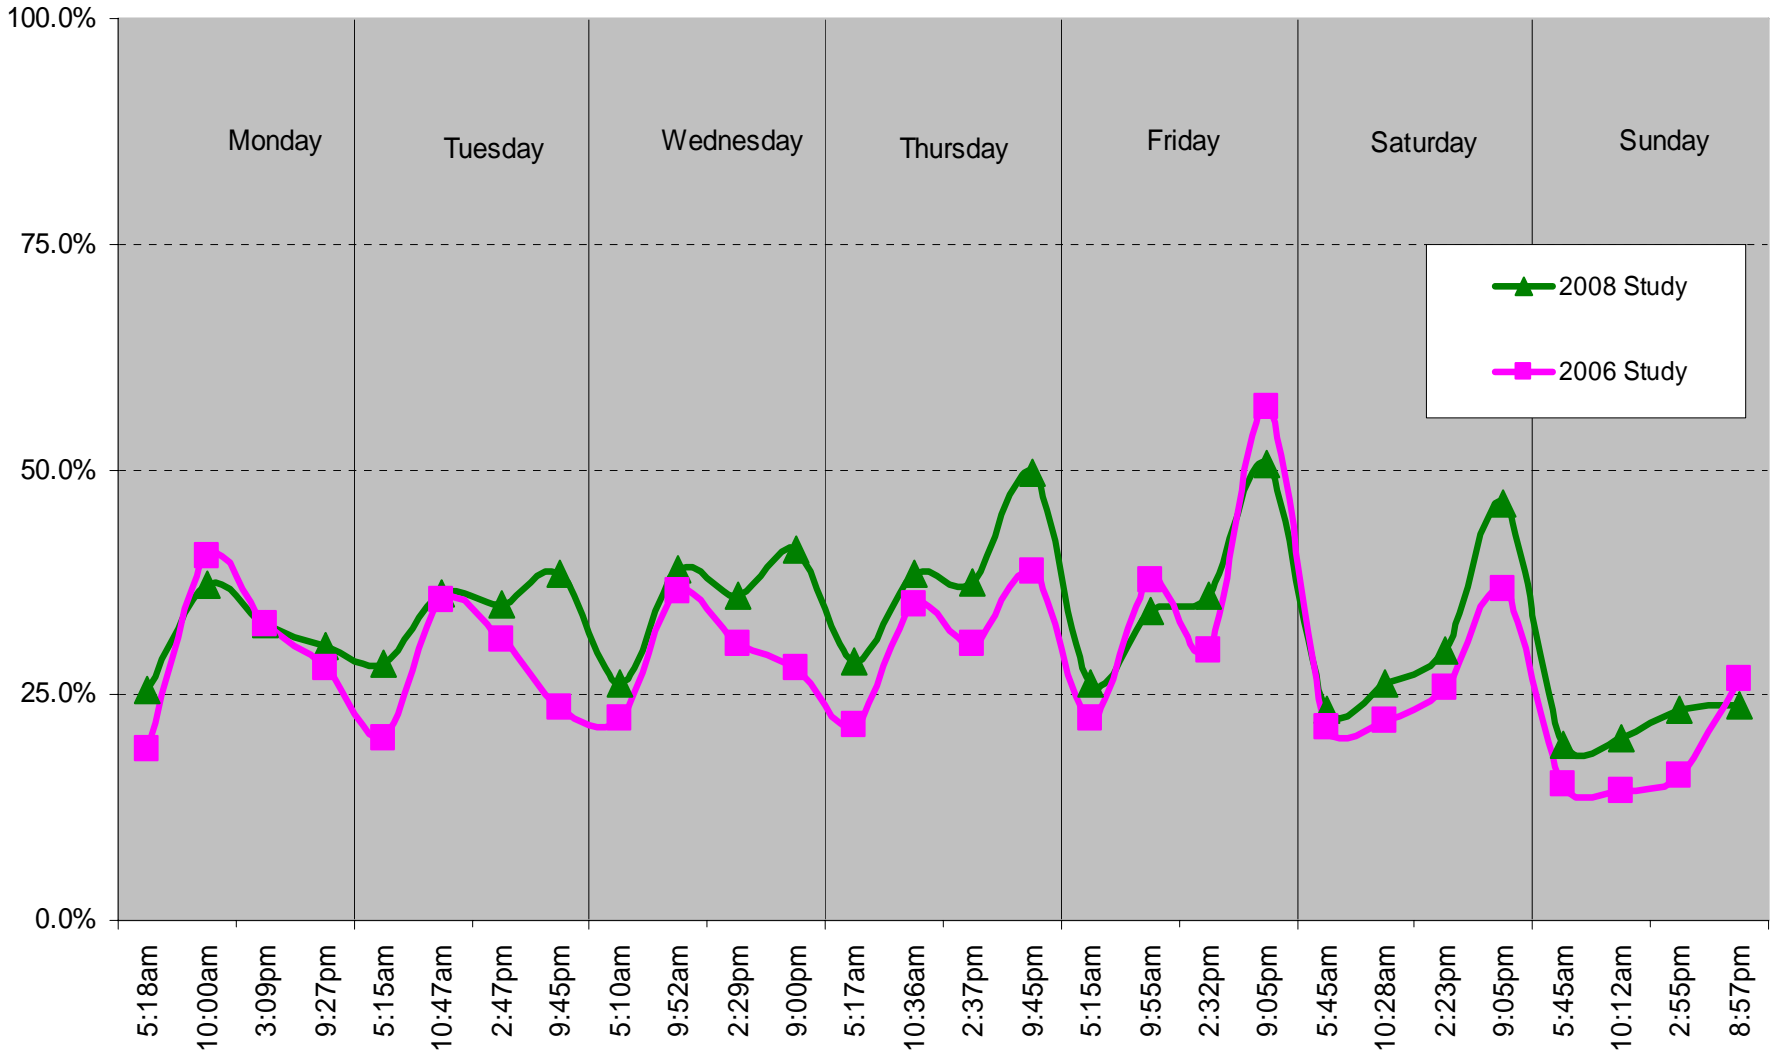

Parking Space Occupancy East side of Square - April 2, 2008 (Wednesday)

Parking Purpose and Duration East side of Square - April 2, 2008 (Wednesday)

Percent of Total Occupied Parking in Downtown Parking Garages

Percent of Occupied Parking in Downtown Parking Garages - April 14 to April 21, 2008

4th Street Parking Garage Occupancy

Walnut & 7th Garage Occupancy

Morton & 7th Garage Occupancy

IU Atwater Parking Garage Occupancy