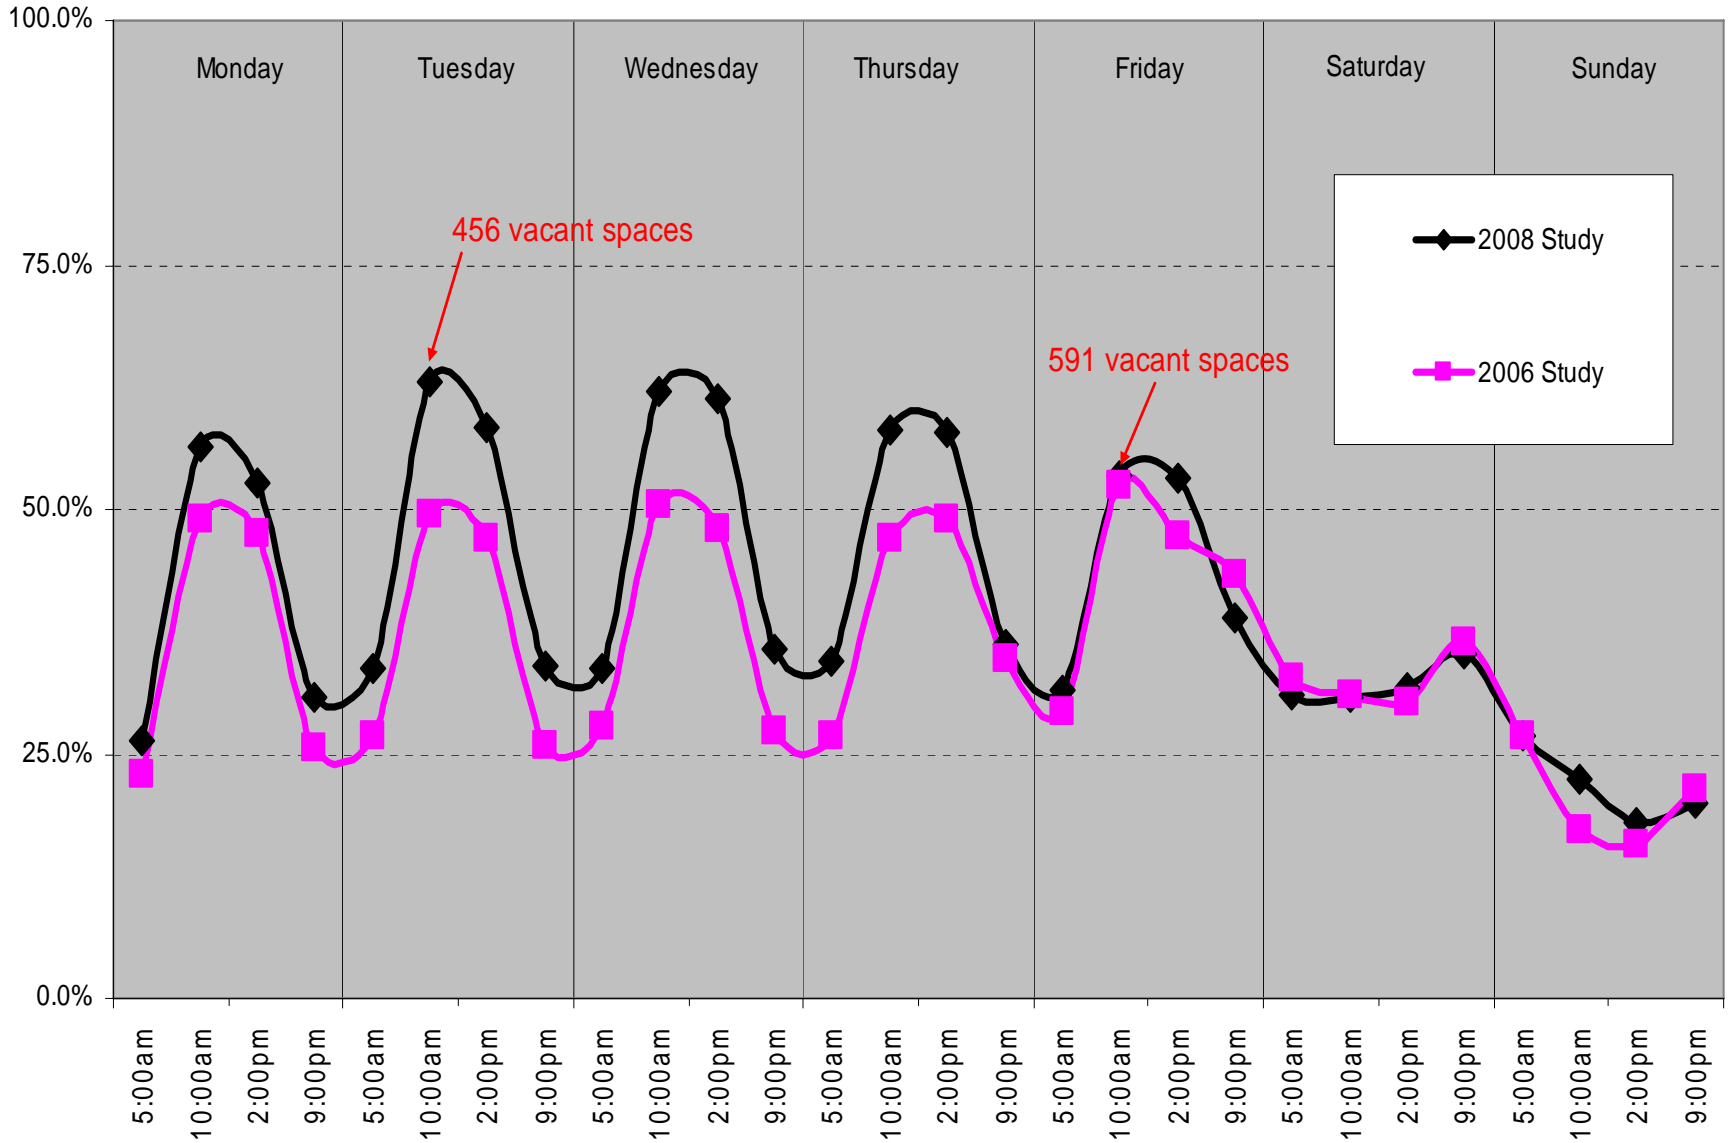

Parking Space Occupancy East side of Square - April 2, 2008 (Wednesday)

Parking Purpose and Duration East side of Square - April 2, 2008 (Wednesday)

Percent of Total Occupied Parking in Downtown Parking Garages

Percent of Occupied Parking in Downtown Parking Garages - April 14 to April 21, 2008

4th Street Parking Garage Occupancy

Walnut & 7th Garage Occupancy

Morton & 7th Garage Occupancy

IU Atwater Parking Garage Occupancy