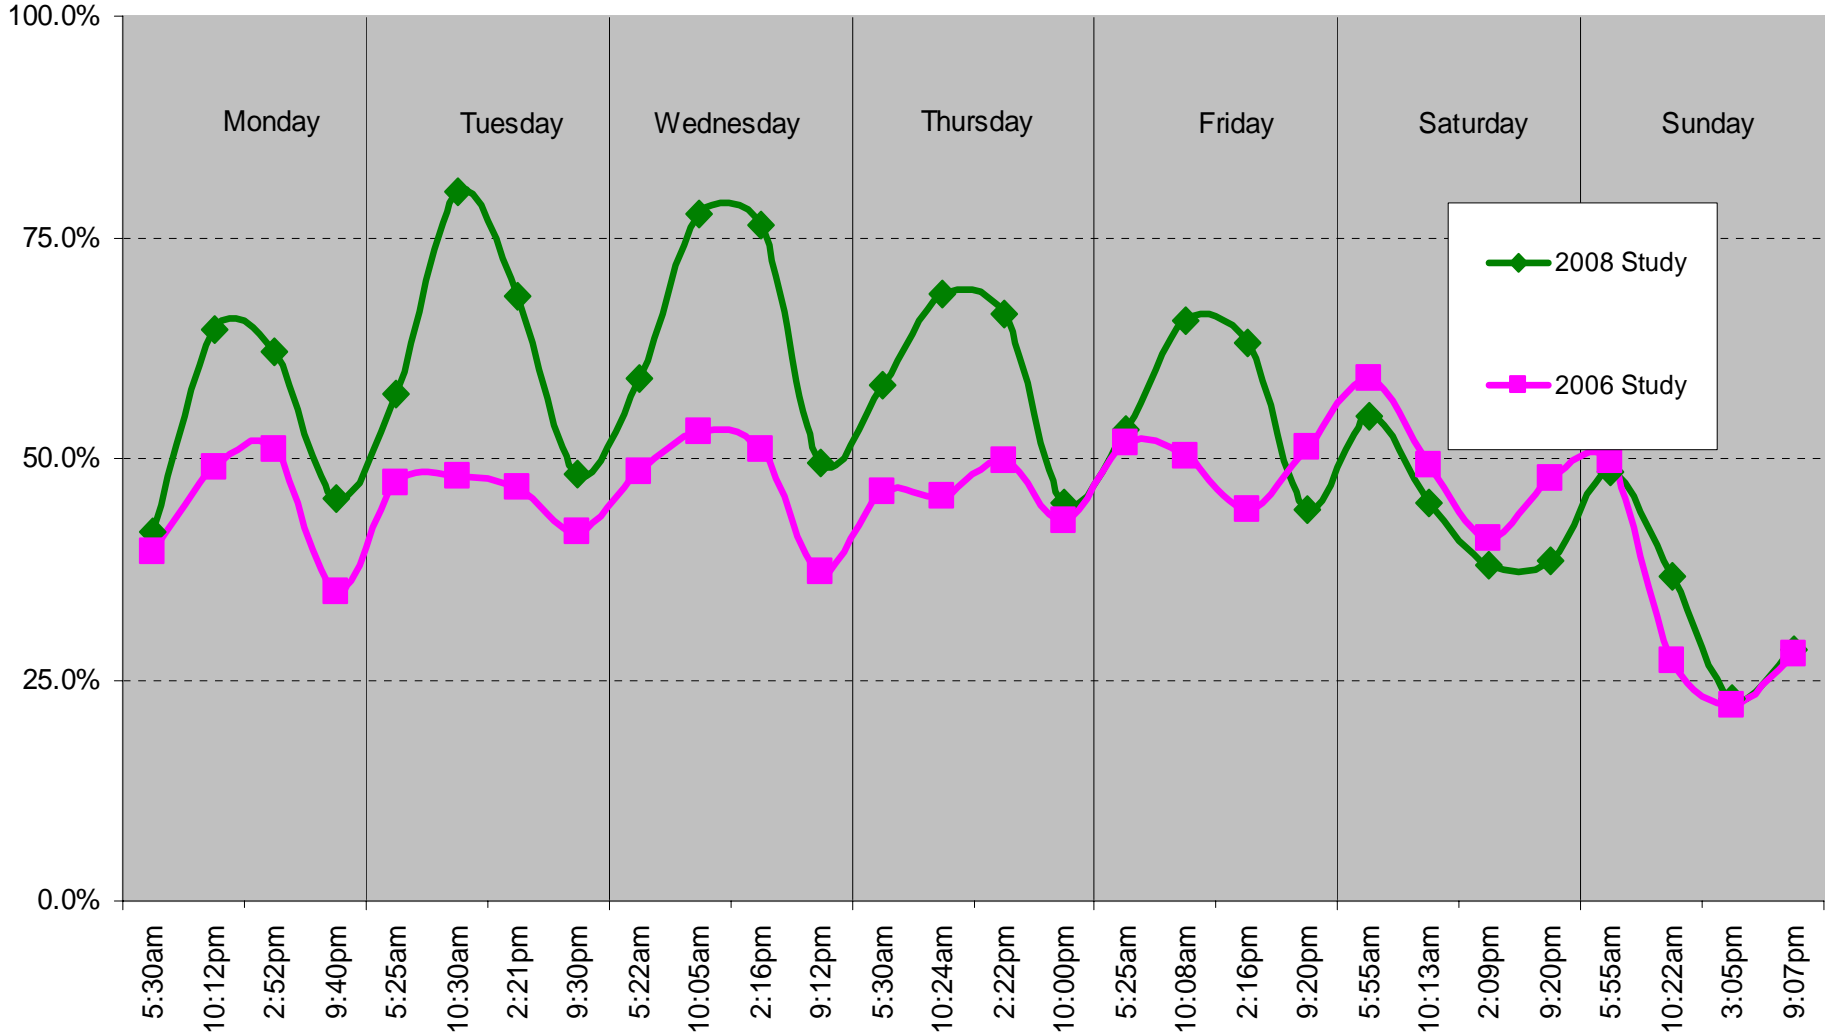

Parking Space Occupancy East side of Square - April 2, 2008 (Wednesday)

Parking Purpose and Duration East side of Square - April 2, 2008 (Wednesday)

Percent of Total Occupied Parking in Downtown Parking Garages

Percent of Occupied Parking in Downtown Parking Garages - April 14 to April 21, 2008

4th Street Parking Garage Occupancy

Walnut & 7th Garage Occupancy

Morton & 7th Garage Occupancy

IU Atwater Parking Garage Occupancy