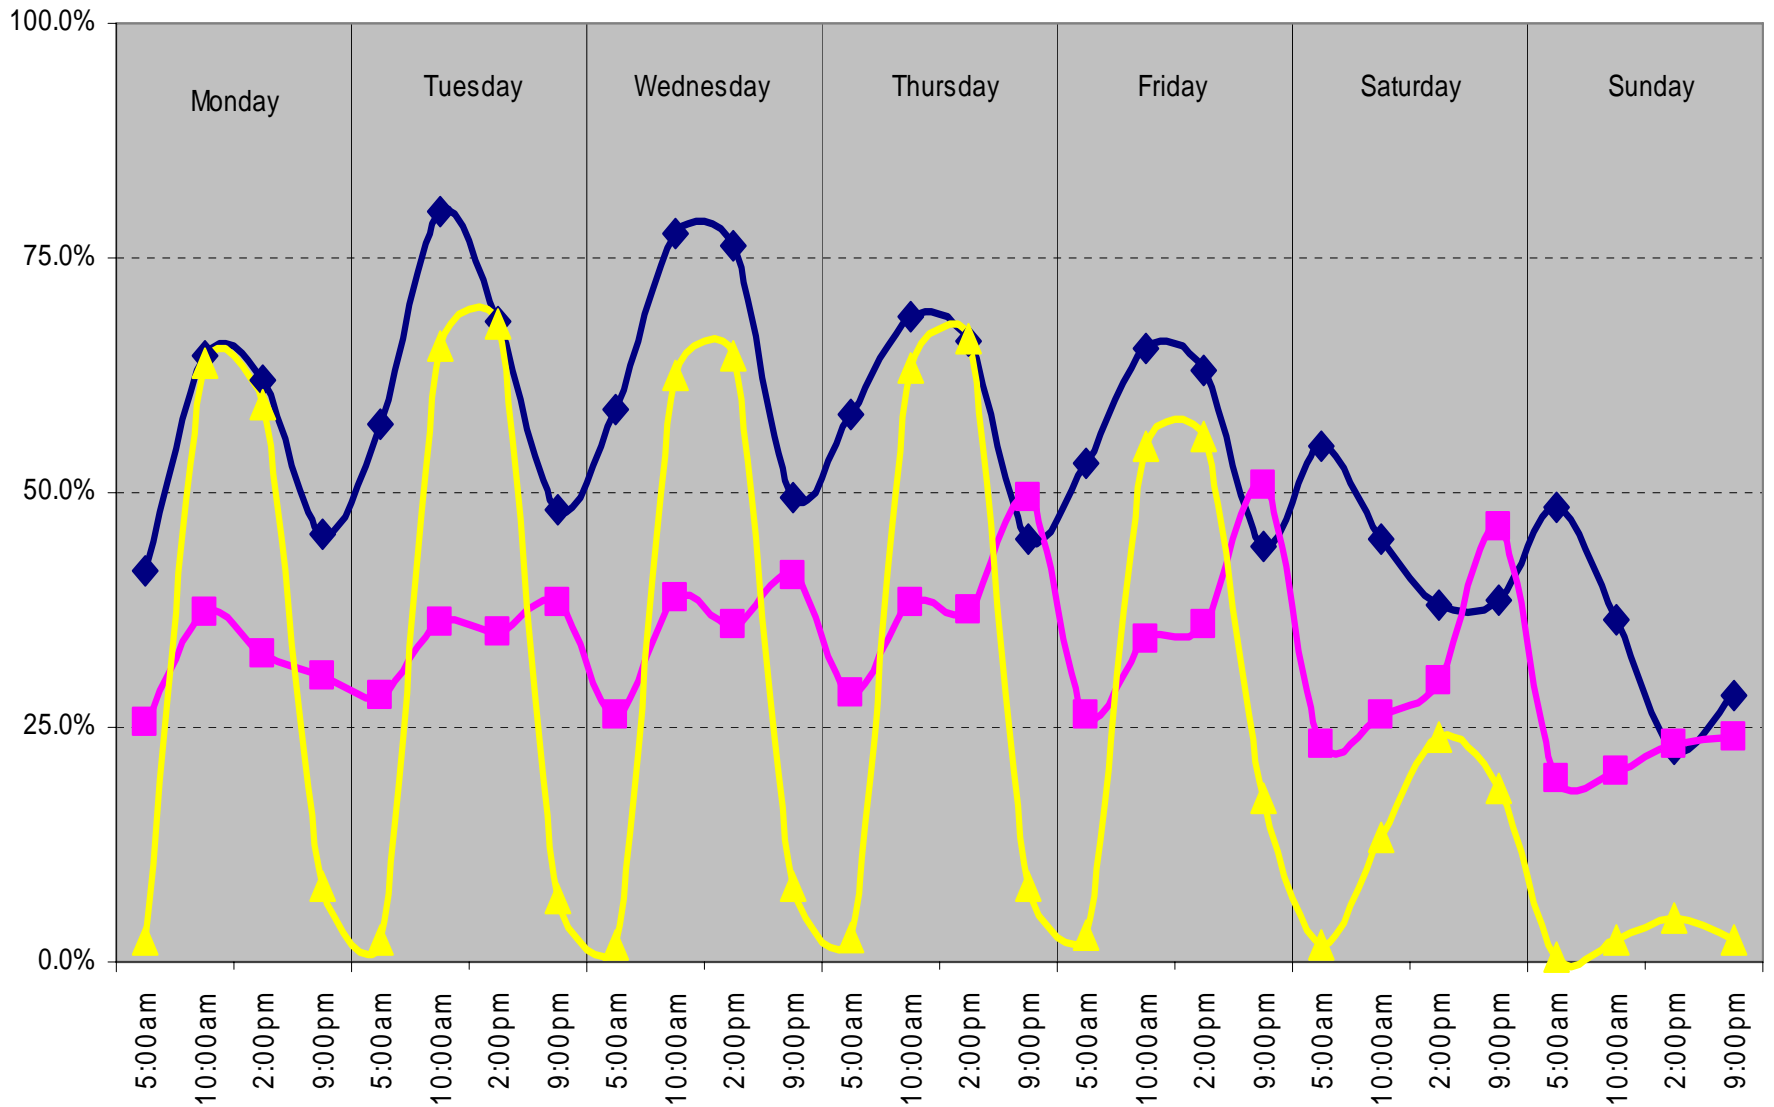

Parking Space Occupancy East side of Square - April 2, 2008 (Wednesday)

Parking Purpose and Duration East side of Square - April 2, 2008 (Wednesday)

Percent of Total Occupied Parking in Downtown Parking Garages

Percent of Occupied Parking in Downtown Parking Garages - April 14 to April 21, 2008

4th Street Parking Garage Occupancy

Walnut & 7th Garage Occupancy

Morton & 7th Garage Occupancy

IU Atwater Parking Garage Occupancy